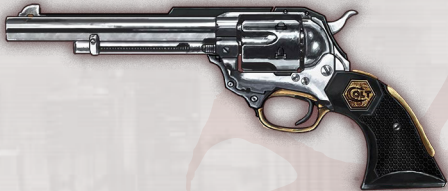

COLT FUTURE FRONTIER

HEAVY PISTOL

ACC	DAM	AP	MODE	RC	AMMO	AVAIL	COST
5	8P	-1	SS	—	7 (CY)	6R	500¥